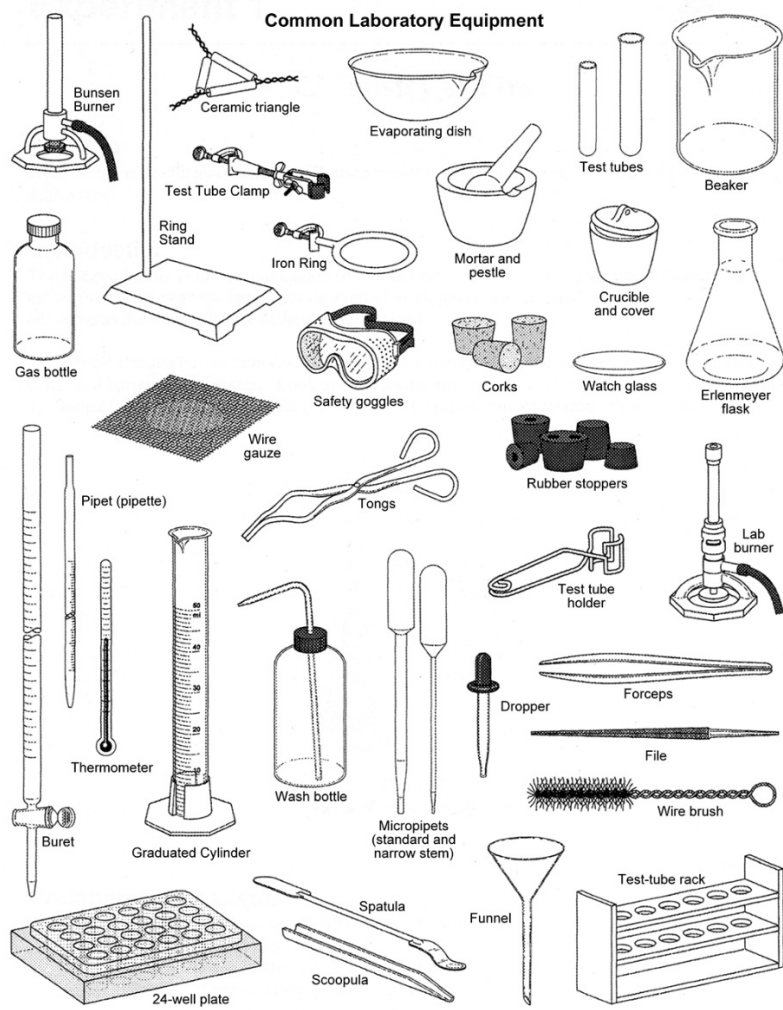

Laboratory Equipment: